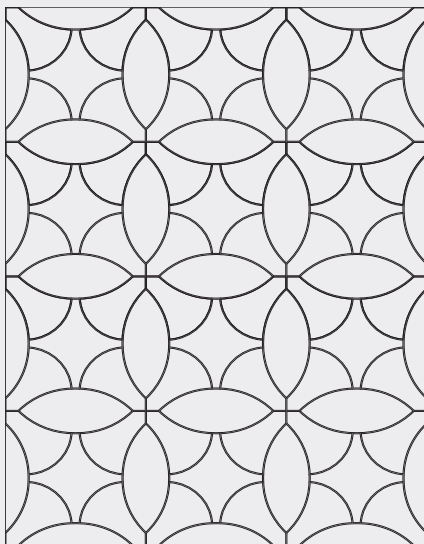

Mirabella

MIRABELLA

MODULE: 0,73 SF

IMAGE SHOWN: 16" x 21"

*AVAILABLE IN VARIOUS SCALES

MATERIAL SHOWN: BIANCO CARRARA, THASSOS WHITE,
NERO MARQUINA

*OR YOUR CHOICE IN MATERIAL