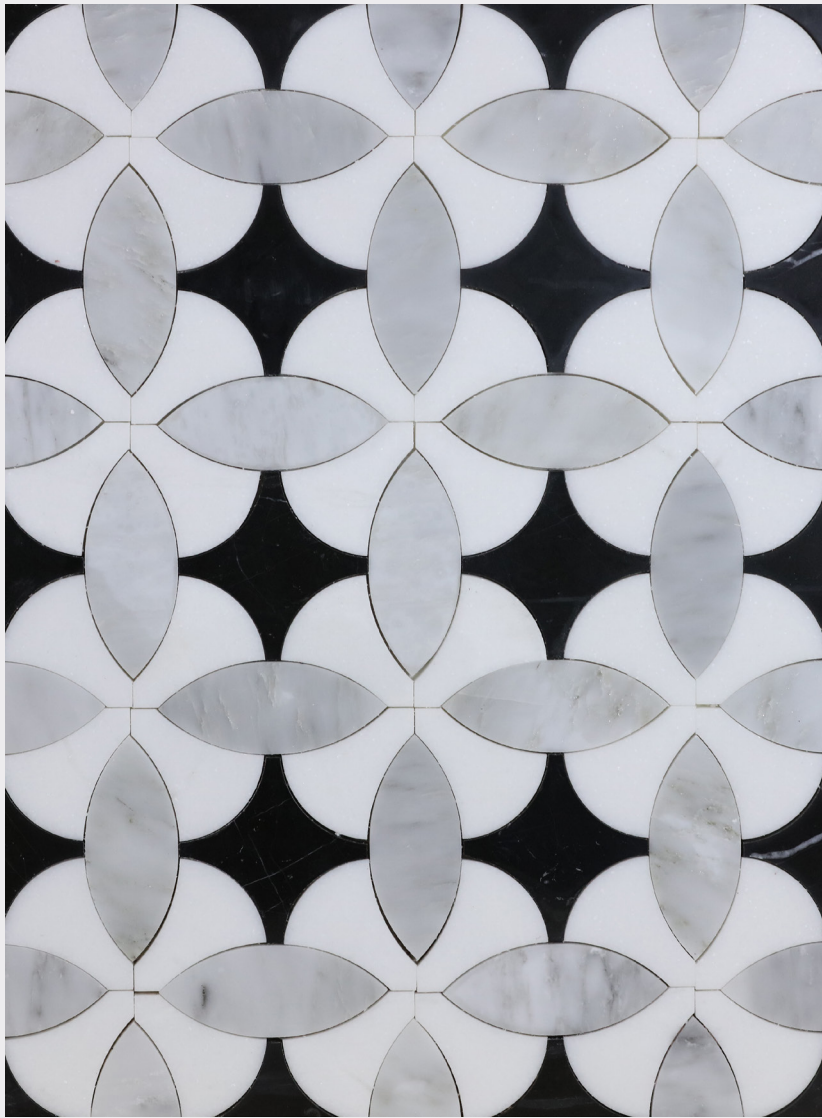

Mirabella

MIRABELLA

MODULE: 0,73 SF

IMAGE SHOWN: 16" x 21"

*AVAILABLE IN VARIOUS SCALES

MATERIAL SHOWN: BIANCO CARRARA, THASSOS WHITE,
NERO MARQUINA

*OR YOUR CHOICE IN MATERIAL